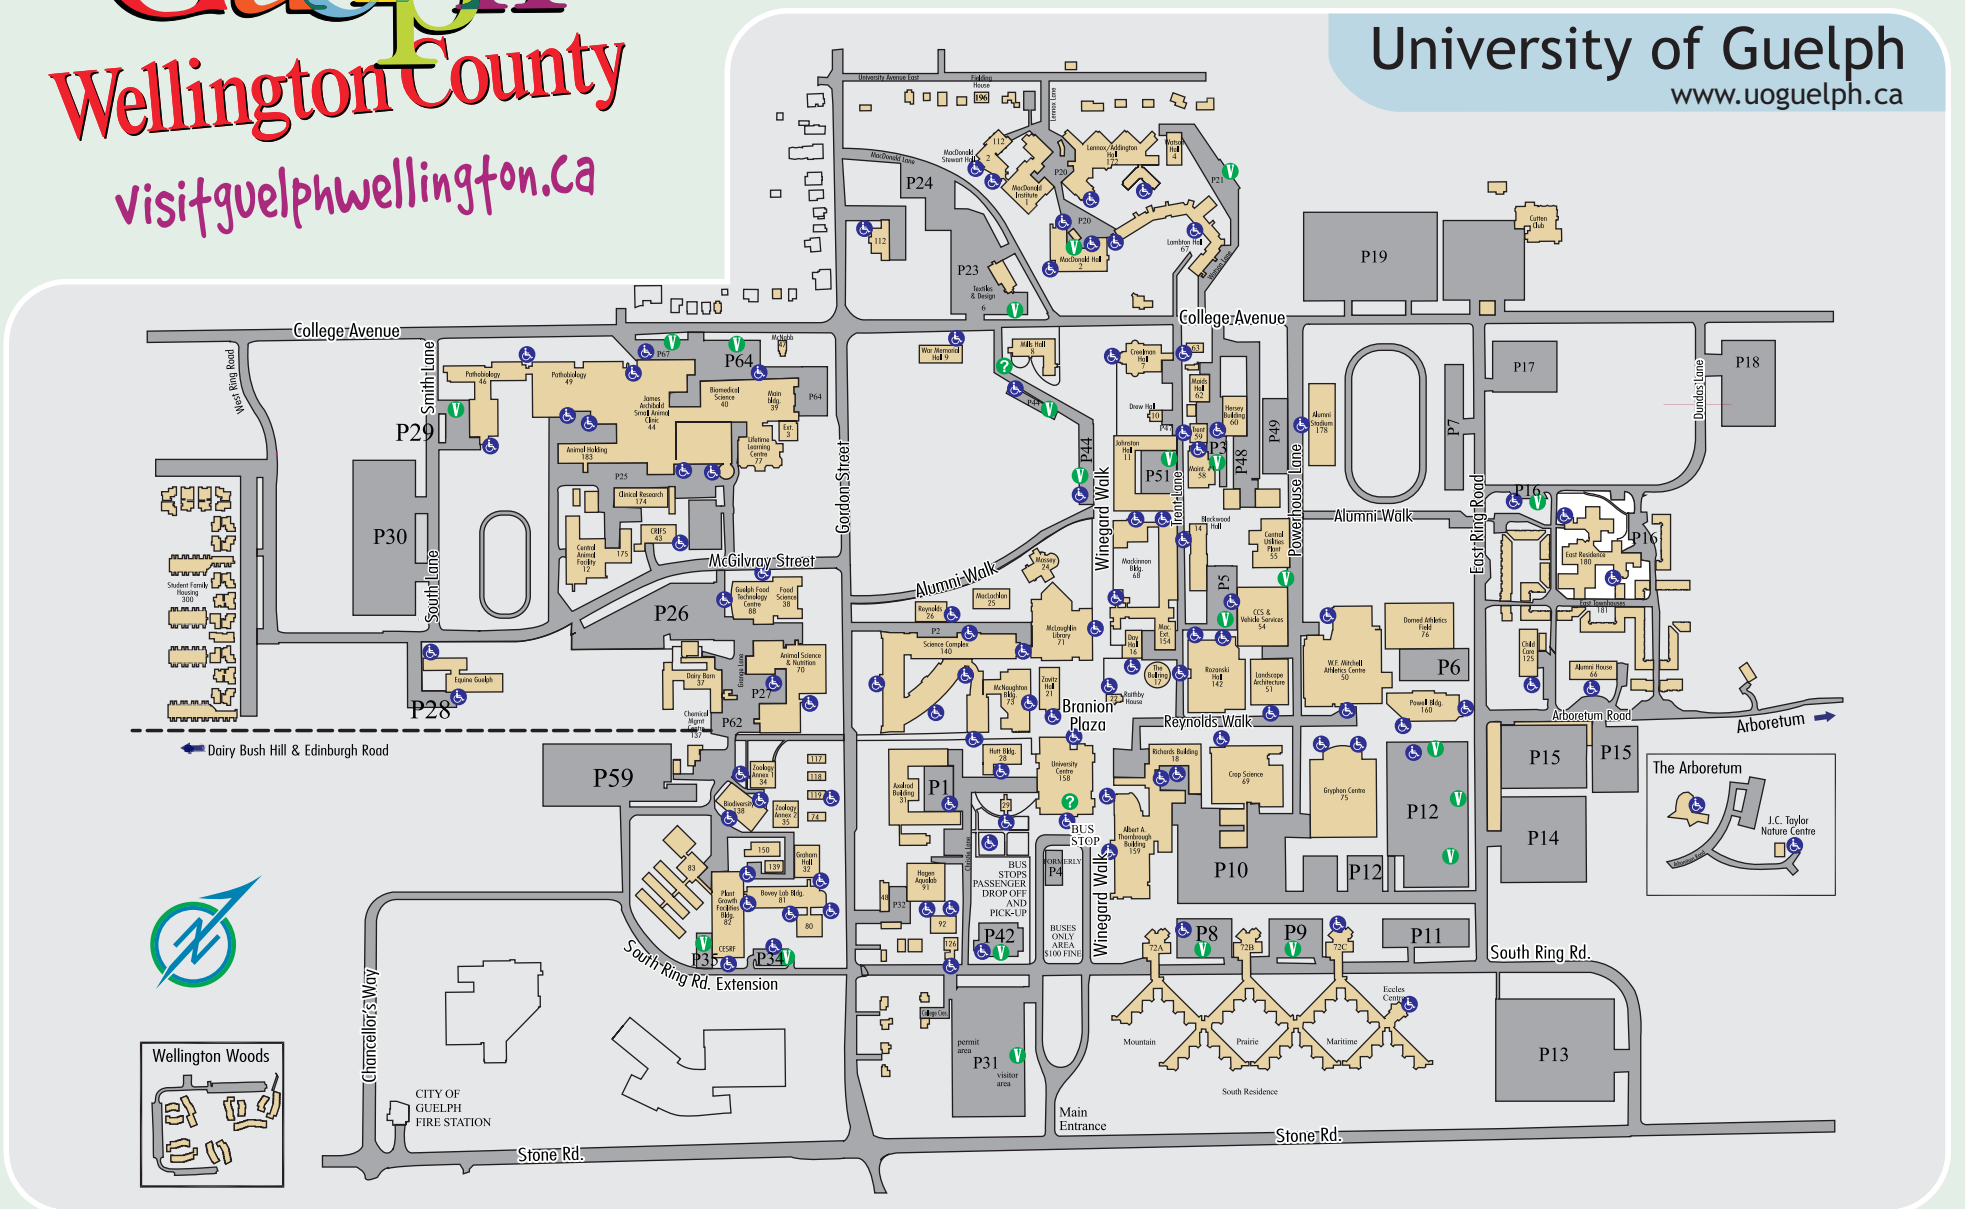

We make it simple.

ServiceGuelph
Service... Simplified.

ServiceGuelph
Guelph City Hall | Carden Street
guelph.ca/serviceguelph

City of Guelph
Making a Difference