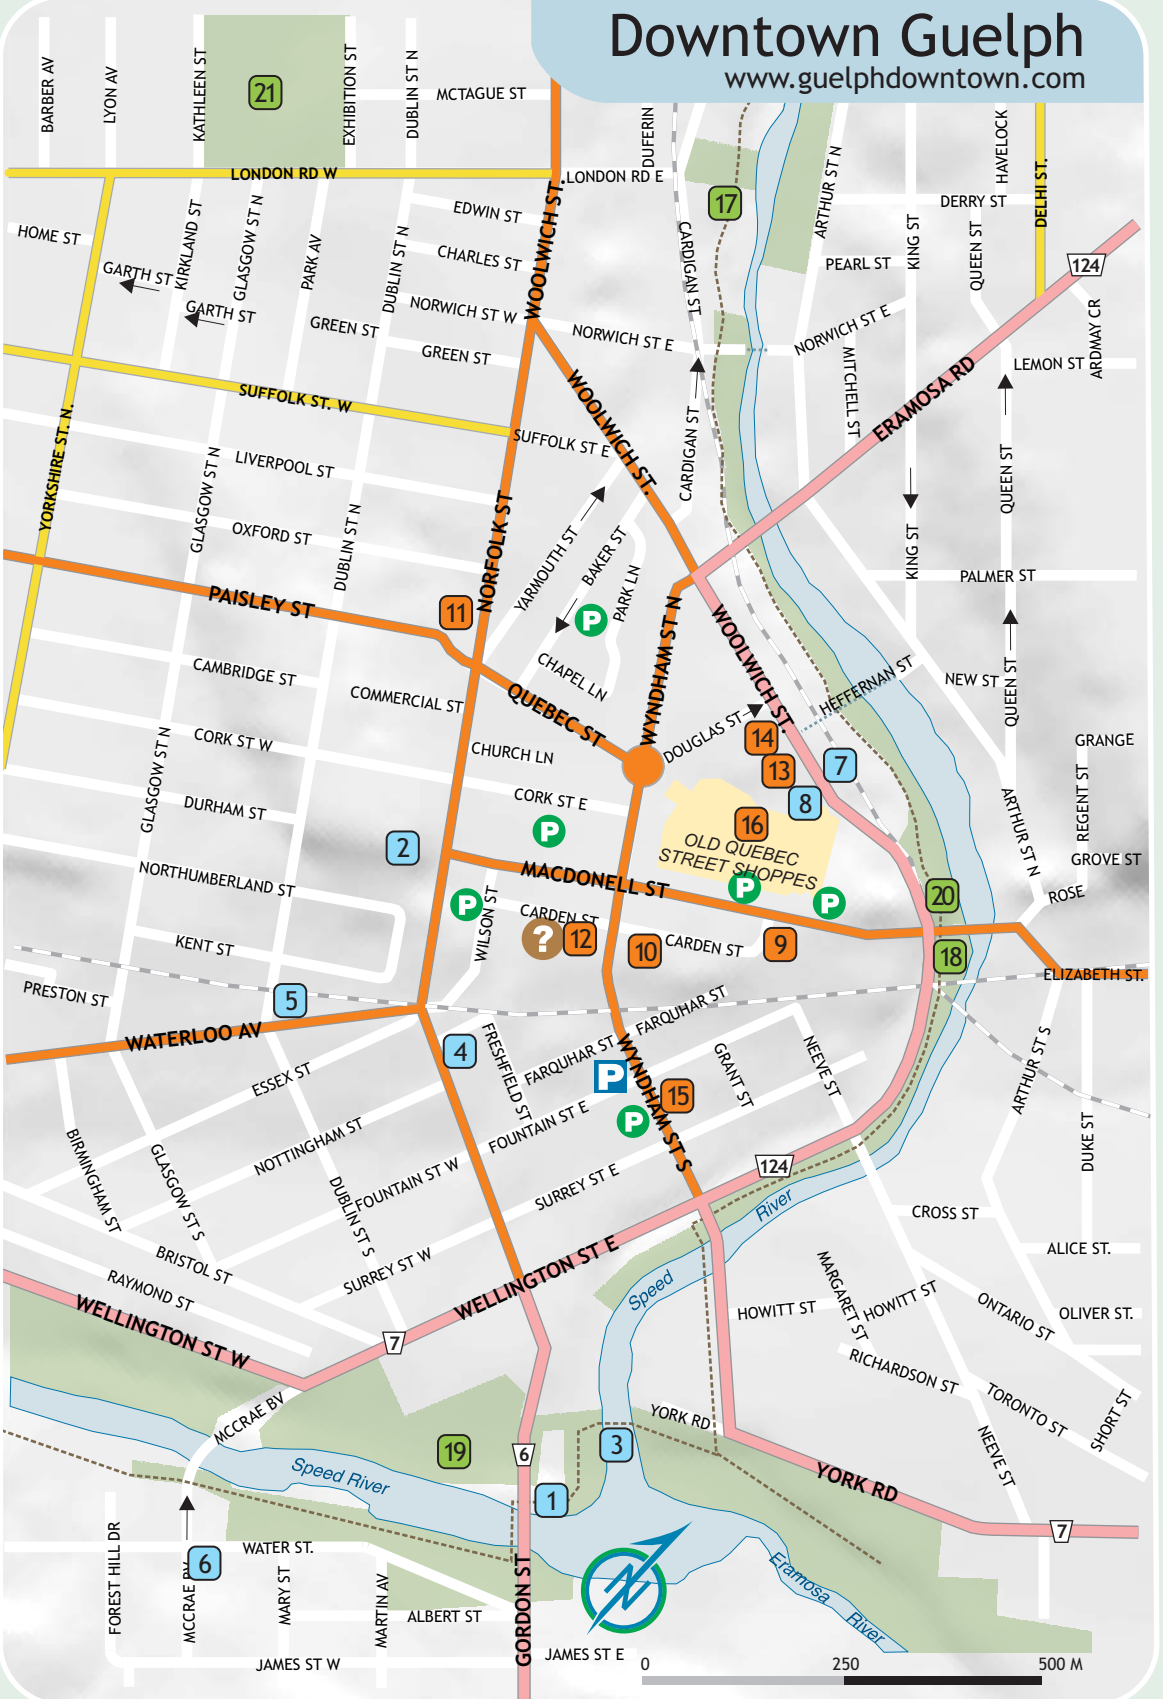

We make it simple.

ServiceGuelph
Service... Simplified.

ServiceGuelph
Guelph City Hall | Carden Street
guelph.ca/serviceguelph

City of Guelph
Making a Difference