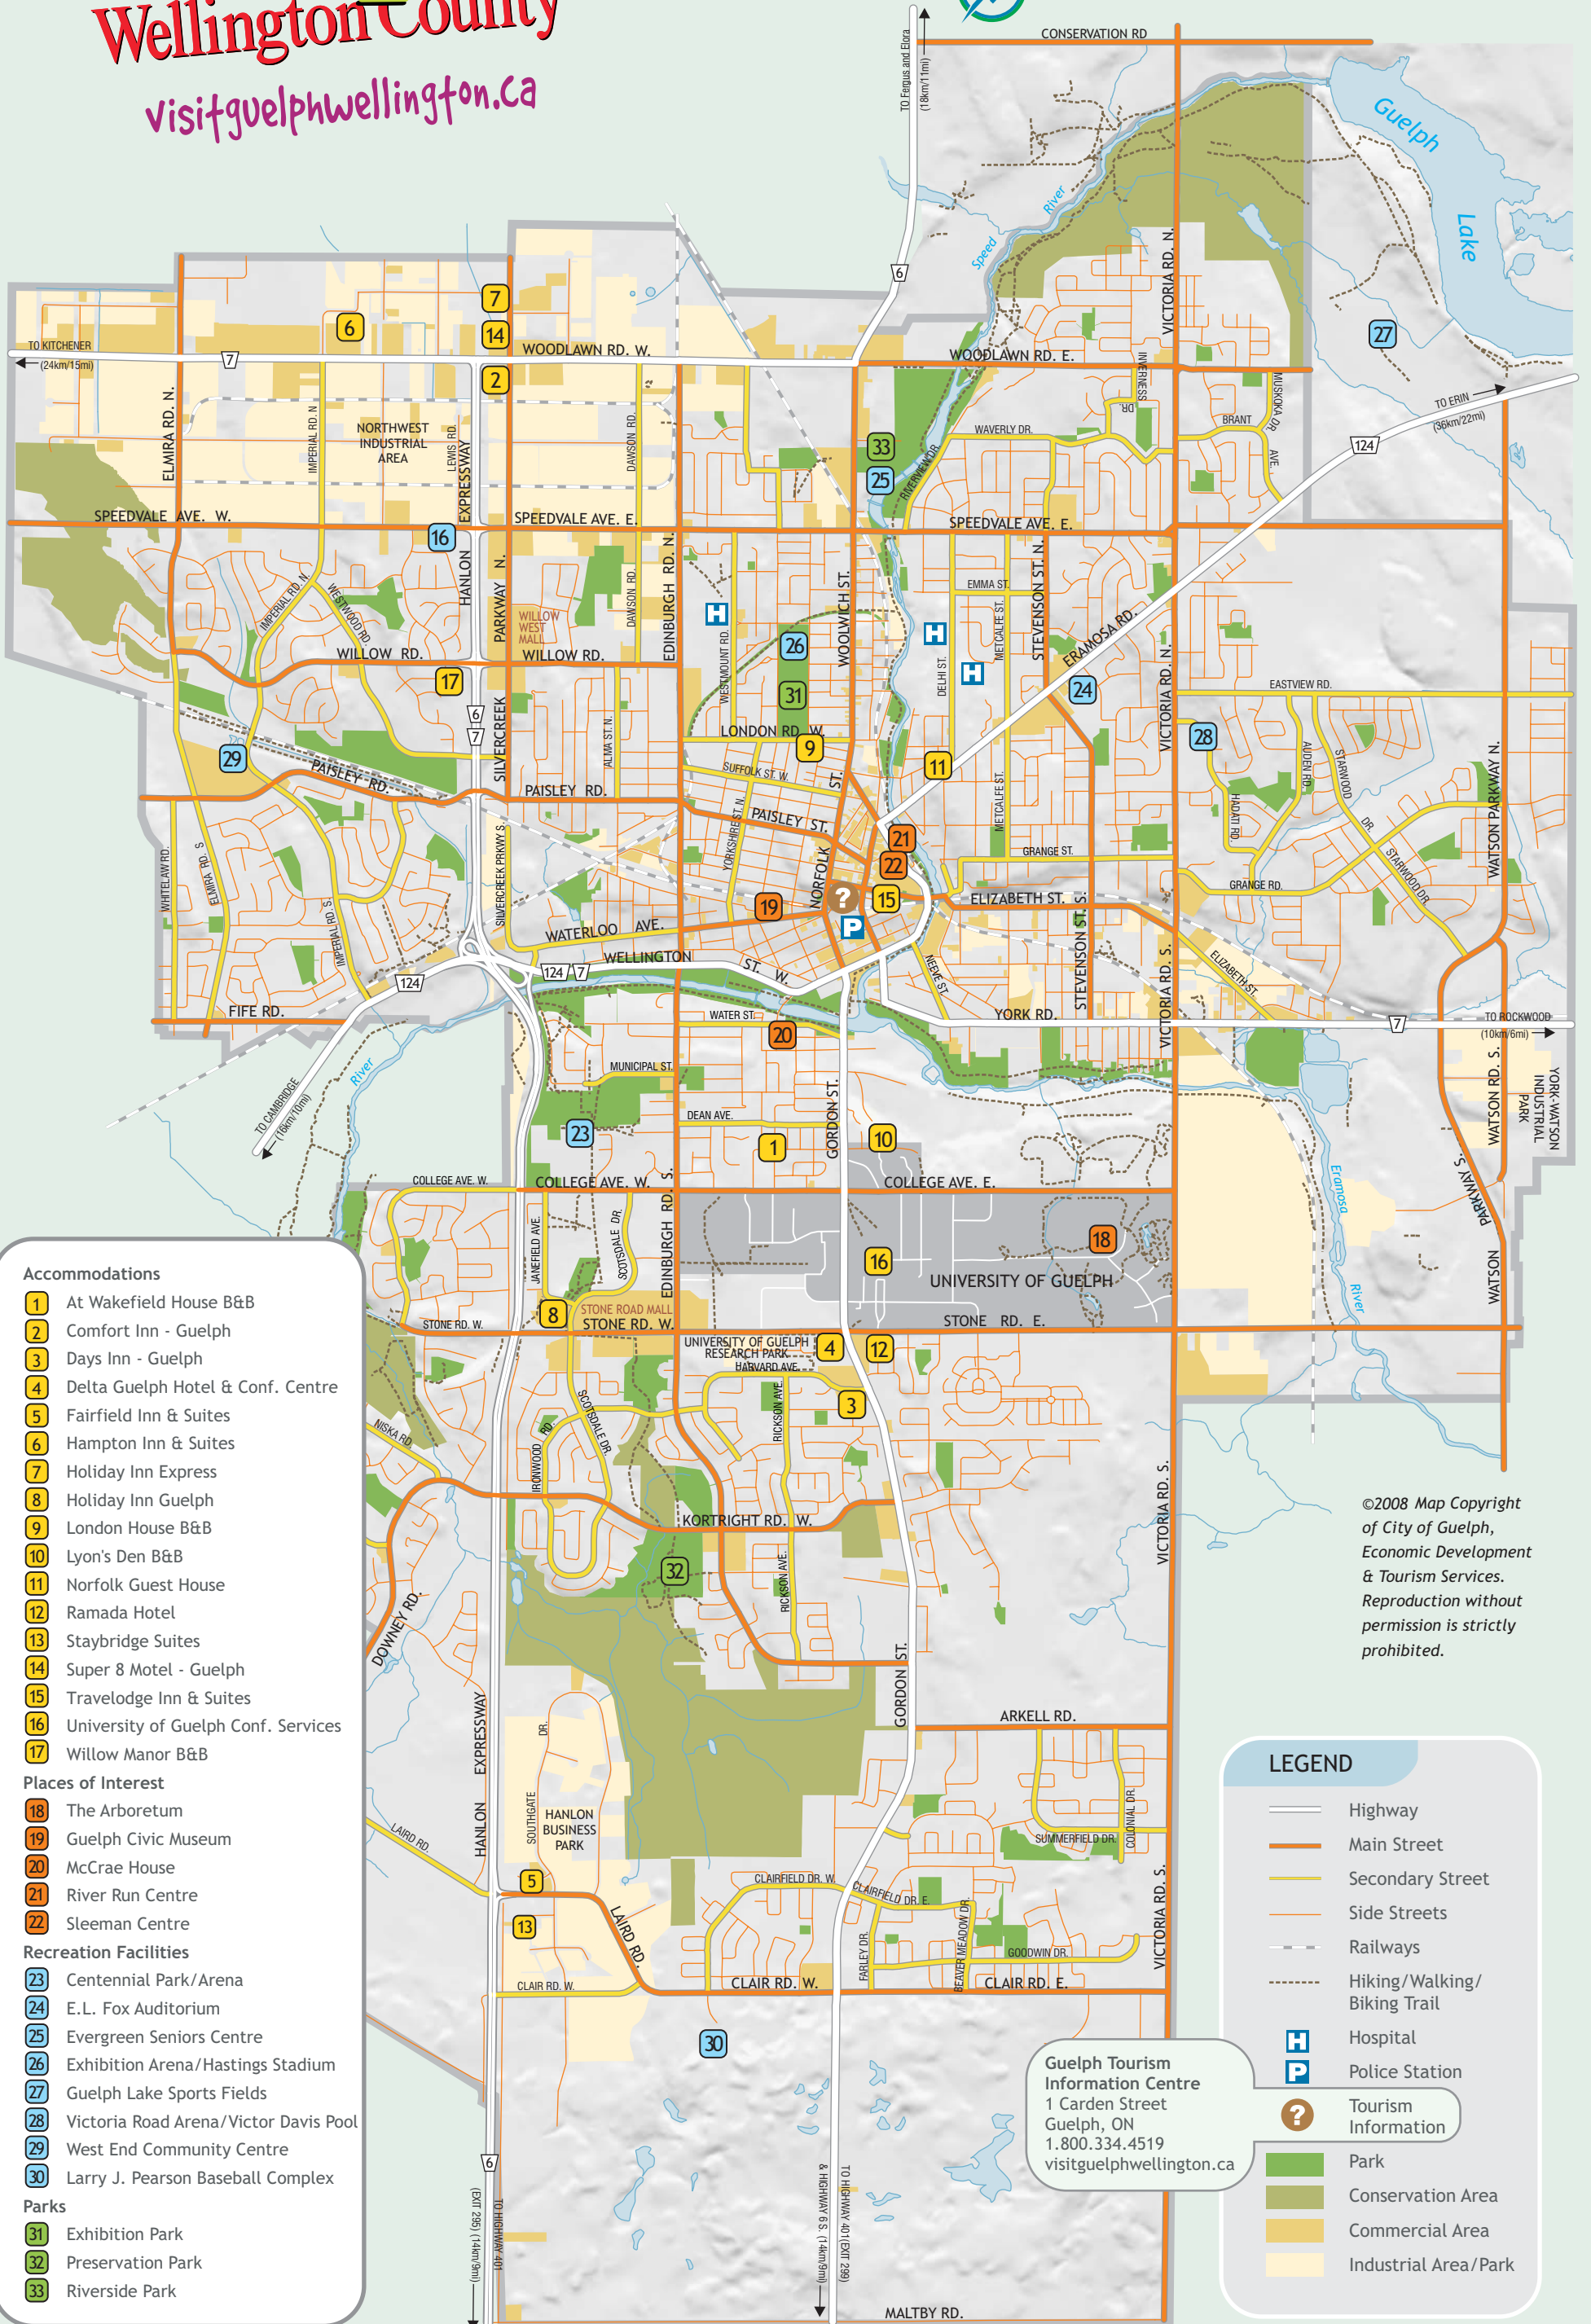

0 0.5 1.0 1.5 2.0 KM

Accommodations

- 1 At Wakefield House B&B
- 2 Comfort Inn - Guelph
- 3 Days Inn - Guelph
- 4 Delta Guelph Hotel & Conf. Centre
- 5 Fairfield Inn & Suites
- 6 Hampton Inn & Suites
- 7 Holiday Inn Express
- 8 Holiday Inn Guelph
- 9 London House B&B
- 10 Lyon's Den B&B
- 11 Norfolk Guest House
- 12 Ramada Hotel
- 13 Staybridge Suites
- 14 Super 8 Motel - Guelph
- 15 Travelodge Inn & Suites
- 16 University of Guelph Conf. Services
- 17 Willow Manor B&B

Places of Interest

- 18 The Arboretum
- 19 Guelph Civic Museum
- 20 McCrae House
- 21 River Run Centre
- 22 Sleeman Centre

Recreation Facilities

- 23 Centennial Park/Arena
- 24 E.L. Fox Auditorium
- 25 Evergreen Seniors Centre
- 26 Exhibition Arena/Hastings Stadium
- 27 Guelph Lake Sports Fields
- 28 Victoria Road Arena/Victor Davis Pool
- 29 West End Community Centre
- 30 Larry J. Pearson Baseball Complex

PLACES OF INTEREST

- 1 The Boathouse
- 2 Church of Our Lady
- 3 Covered Bridge
- 4 Guelph Farmer's Market
- 5 Guelph Civic Museum
- 6 McCrae House
- 7 River Run Centre
- 8 Sleeman Centre

PARKS/OUTDOOR RECREATION

- 17 Goldie Mill Park
- 18 Heritage Park
- 19 Royal City Park
- 20 John Galt Park
- 21 Exhibition Park